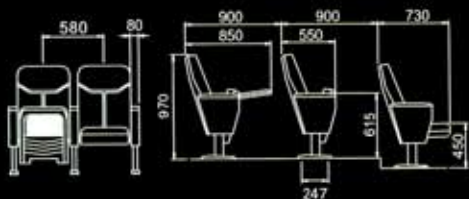

1006YZ-PC

1007YZ-PC

1008YZ-PC

1009YZ-PC